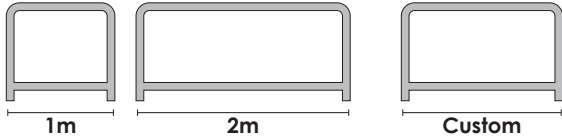

- Tubular Steel Design
- Vinyl or Canvas panel
- Proprietary curved sail track
- Custom sizes available
- Optional light weight aluminium frames available
- Three fixing options available
 - In-ground socket
 - Slip Bolt locking system
 - Weight bags available

on frame, workmanship, materials & cover against fading

Curved Sail Track Fixing Method

Digital or Screen Printed Branding

Weight Bags

In Ground Sockets

Slip Bolts

The Style 3 is the third style in Awnets classic range of cafe barriers.

Fully secured vinyl or canvas panels on all 4 sides using Awnets propriety curved sailtrack fixing method, resulting in a drum tight effect.

Vinyl or canvas insert can be printed to your requirements and the tubular steel frame is powder coated silver or black. Custom colour powder coating is available.