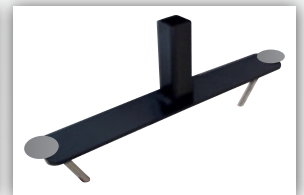

- Tubular Steel Design
- Vinyl or Canvas panel
- Proprietary curved sail track
- Custom sizes available
- Optional light weight aluminium frames available
- Three fixing options available
 - In-ground socket
 - Slip Bolt locking system
 - Weight bags available

on frame, workmanship, materials & cover against fading

Curved Sail Track Fixing Method

Digital or Screen Printed Branding

Weight Bags

In Ground Sockets

Slip Bolts

The Style 3 is the third style in Awnets classic range of cafe barriers.

Fully secured vinyl or canvas panels on all 4 sides using Awnets propriety curved sailtrack fixing method, resulting in a drum tight effect.

Vinyl or canvas insert can be printed to your requirements and the tubular steel frame is powder coated silver or black. Custom colour powder coating is available.