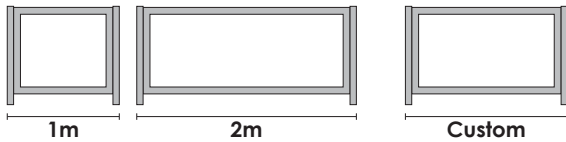

- Custom extruded aluminium frame
- Round or square legs
- Panel stapled into frame
- Custom sizes available
- Black or silver frames
- Custom colour frames available

- Three fixing options available
 - In-ground socket
 - Slip Bolt locking system
 - Weight bags available

Proprietary Staple in System

Digital or Screen Printed Branding

Style 4 Round, Style 5 Square Legs Securing Methods Available

Awnets first fully framed aluminium cafe barrier. The Style 4 brings strength, elegance and style to your alfresco dining area. Using Awnets own custom, proprietary staple in system for the canvas or vinyl insert and finished off