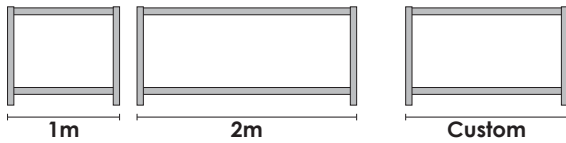

- Custom extruded aluminium frame
- Round or square legs
- Panel stapled into frame
- Custom sizes available
- Black or silver frames
- Custom colour frames available

- Three fixing options available
 - In-ground socket
 - Slip Bolt locking system
 - Weight bags available

on frame, workmanship, materials & cover against fading

Proprietary Staple in System

Digital or Screen Printed Branding

Style 6 Round, Style 7 Square Legs Securing Methods Available

The Style 6 cafe barrier is by far the most popular. The full aluminium frame is considerably lighter than its steel counterparts. Using Awnet's own custom, proprietary staple in system for the canvas or vinyl insert and finished off