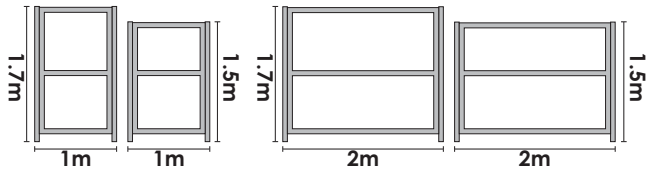

- Custom extruded aluminium frame
- Round or square legs
- Panel stapled into frame
- Custom sizes available
- Black or silver frames
- Custom colour frames available

- Three fixing options available
 - In-ground socket
 - Slip Bolt locking system
 - Weight bags available

Proprietary Staple in System

Digital or Screen Printed Branding

Round or Square Legs

Securing Methods Available

The Style 9 cafe barrier is designed with a Lift-off top section. The removable top allows for comfort during the warmer seasons and added protection during the cooler seasons.