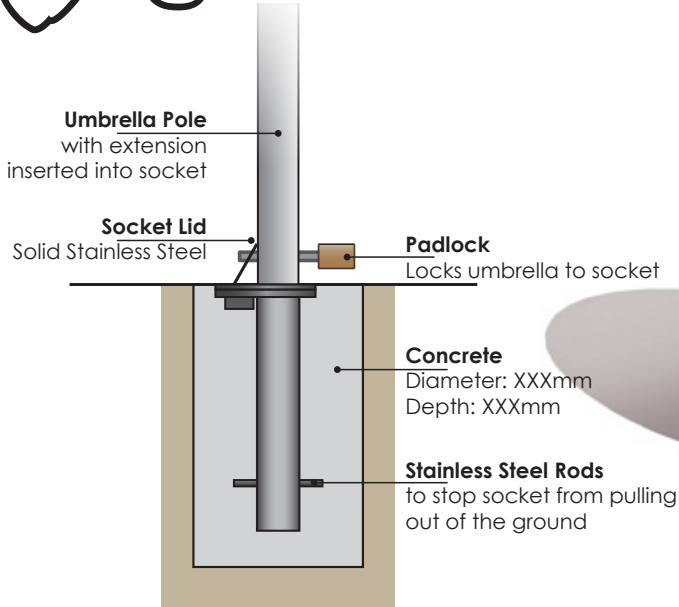

# in-ground socket

- Full stainless steel
- Auto shut lid to prevent tripping
- Suits most umbrella poles
- Removable top plate

on workmanship & materials

## Secure your assets

In-Ground Sockets are devices which secure Commercial Market Umbrellas and many other products to the ground.

No matter how strong or well designed an umbrella is, if it's not properly secured it is a safety hazard.

Replaceable Top Lid

Awnet have created a multipurpose range of in-ground sockets for umbrellas, barriers, clear drop blinds and more.

In the event of vandalism the removable top plate allows for easy replacement without having to remove and re-core the entire socket.